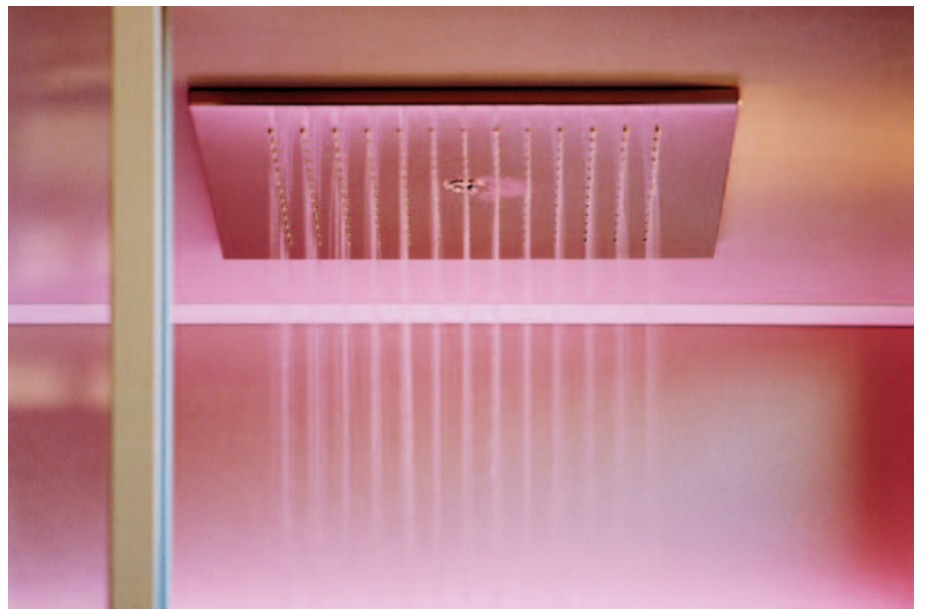

H

Design:
Talocci Design

> 1
> 2
Hamam and shower:
3.5 mm laminated grès
porcelain.
Version: H-Medium.
Finish: White Cloud.

Dimensions Dimensioni

H-Medium
4' 11" 27/32 x 3' 4" 5/32 x 7' 2" 39/64 h
152 x 102 x h 220 cm

H-Large
5' 8" 7/64 x 3' 4" 5/32 x 7' 2" 39/64 h
173 x 102 x h 220 cm

Custom size
Su misura

1 >

< 2