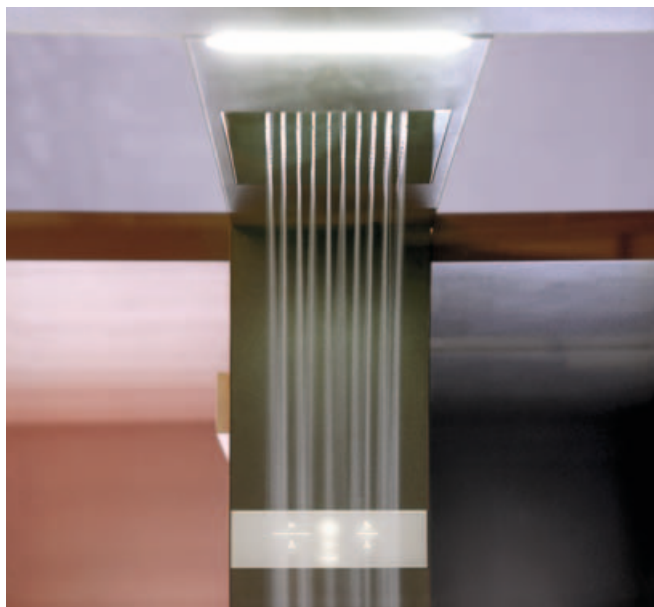

Logica Spa

Dimensioni Dimensions

Logica Spa
12' 2" 27/32 x 8' 2" 27/64 x 7' 4" 31/32 h
373 x 250 x h 226 cm

Su misura
Custom size

Design:
Talocci Design

> 1
Finish: Stone.

> 2
Shower with touch
controls.

1 >

< 2