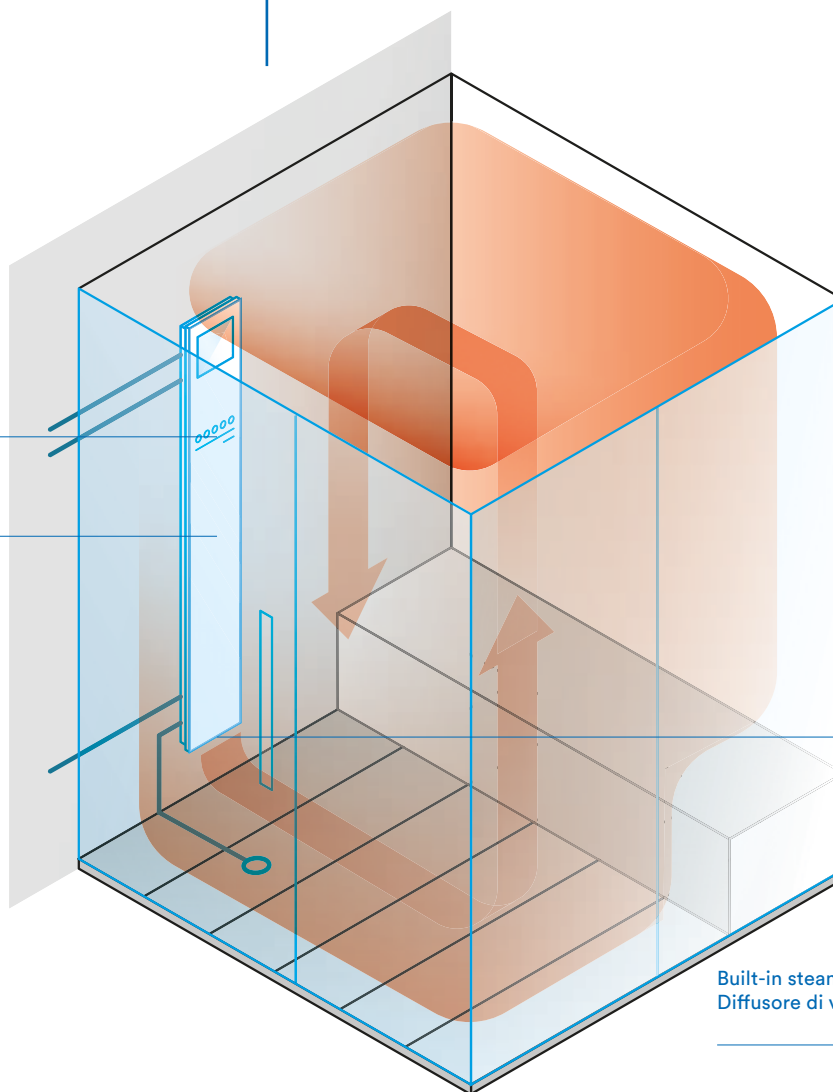

The generator can work on a wide range of water systems with different pressures, from 0.2 bar to 10 bar.

ODS Open Door Sensor

Il sistema è in grado di bloccare automaticamente l'erogazione del vapore in caso di prolungata apertura della porta del vano hammam.

The system automatically interrupts steam distribution when the door of the Hammam is left open for a long time.

	NUVOLA	NUVOLA SMART POWER	EASYSYSTEM	AQUASTEAM	TOUCH&STEAM
PSF - POWER STEAM FUNCTION		■			■
SEC - SMART ENERGY CONTROL		■	■	■	
SBC - SMART BOILER CLEANING	■				
SWF - SMART WATER FILLING		■			
RWF - REGULATING WATER FLOW	■				
ECC - EFFE COMFORT CONTROL		■	■	■	
ODS - OPEN DOOR SENSOR		■			
ESS - EFFE SOUND SYSTEM					■
TOUCH CONTROLS		■	■	■	
AROMATHERAPY		■	■	■	
RGB CHROMOTHERAPY					■
FOUNTAIN				■	

INTERNAL STEAM GENERATOR

GENERATORE DI VAPORE INTERNO

Touch-screen control panel
Pannello di controllo touch

Built-in steam generator
Generatore ad incasso

Built-in steam diffuser
Diffusore di vapore integrato

STYLISH

Effe steam generators are compact and stylish, designed to adapt perfectly to almost any environment and décor.

EASY TO INSTALL

Effe supplies a perfectly designed outer casing for quick connection to the water and electrical mains.