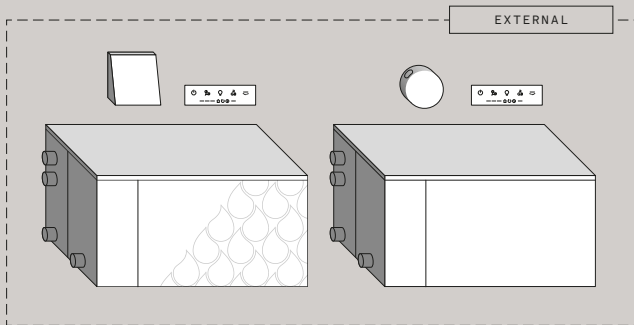

YOUR CHOICE OF EFFE STEAM GENERATORS

LA SCELTA DI GENERATORI DI VAPORE EFFE

HAMMAM
SIZE

CUBIC FEET
1765
AND MORE

NUVOLA
SMART POWER

NUVOLA

TOUCH&STEAM

AQUASTEAM

EASYSTEAM

CUBIC FEET
325
MAX

CUBIC FEET
159
MAX

HAMMAM
SIZE

HAMMAM
SIZE